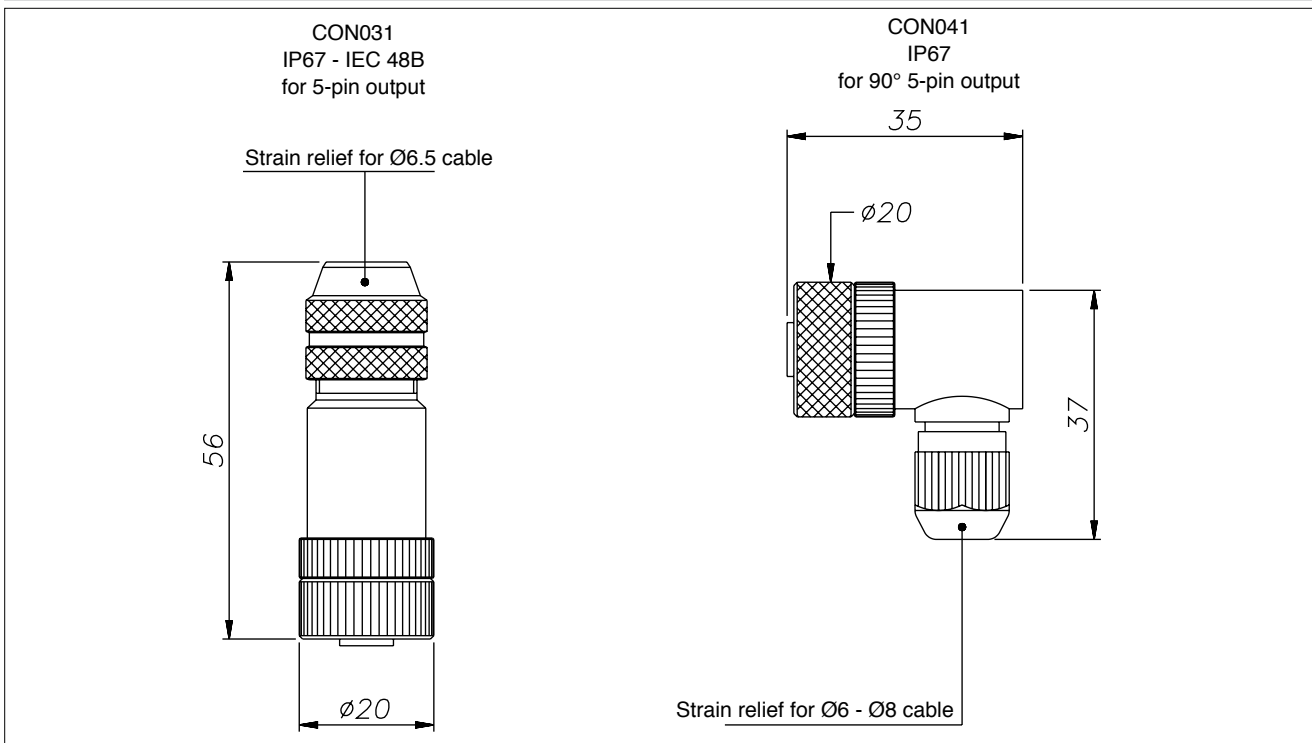

CURSOR KIT (to be ordered separately)

CODE	Ø HOUSING	HOUSING DEPTH	PISTON MATERIAL	MAGNET	PLASTIC SPACER	AMAGNETIC SPACER	MAGNETIC SPACER
PKIT528	Ø 25,4 mm	13 mm	magnetic/ amagnetic				
PKIT529	Ø 33 mm	13 mm	magnetic/ amagnetic				
PKIT525	Ø 17 mm	6 mm	magnetic/ amagnetic				
PKIT526	Ø 17 mm	13 mm	amagnetic				
PKIT527	Ø 17 mm	13 mm	magnetic				

ACCESSORIES

PKIT 615

Accessory extractor for intermediate connector

OPTIONAL CONNECTORS

OPTIONAL CABLES (to be ordered separately)

The cable braiding is connected to the connector

PREWIRED CABLE WITH STRAIGHT CONNECTOR

Length "L"		CODE	
		Straight cable	90° cable
2	mt	CAV011	CAV021
5	mt	CAV012	CAV022
10	mt	CAV013	CAV023
15	mt	CAV015	CAV024