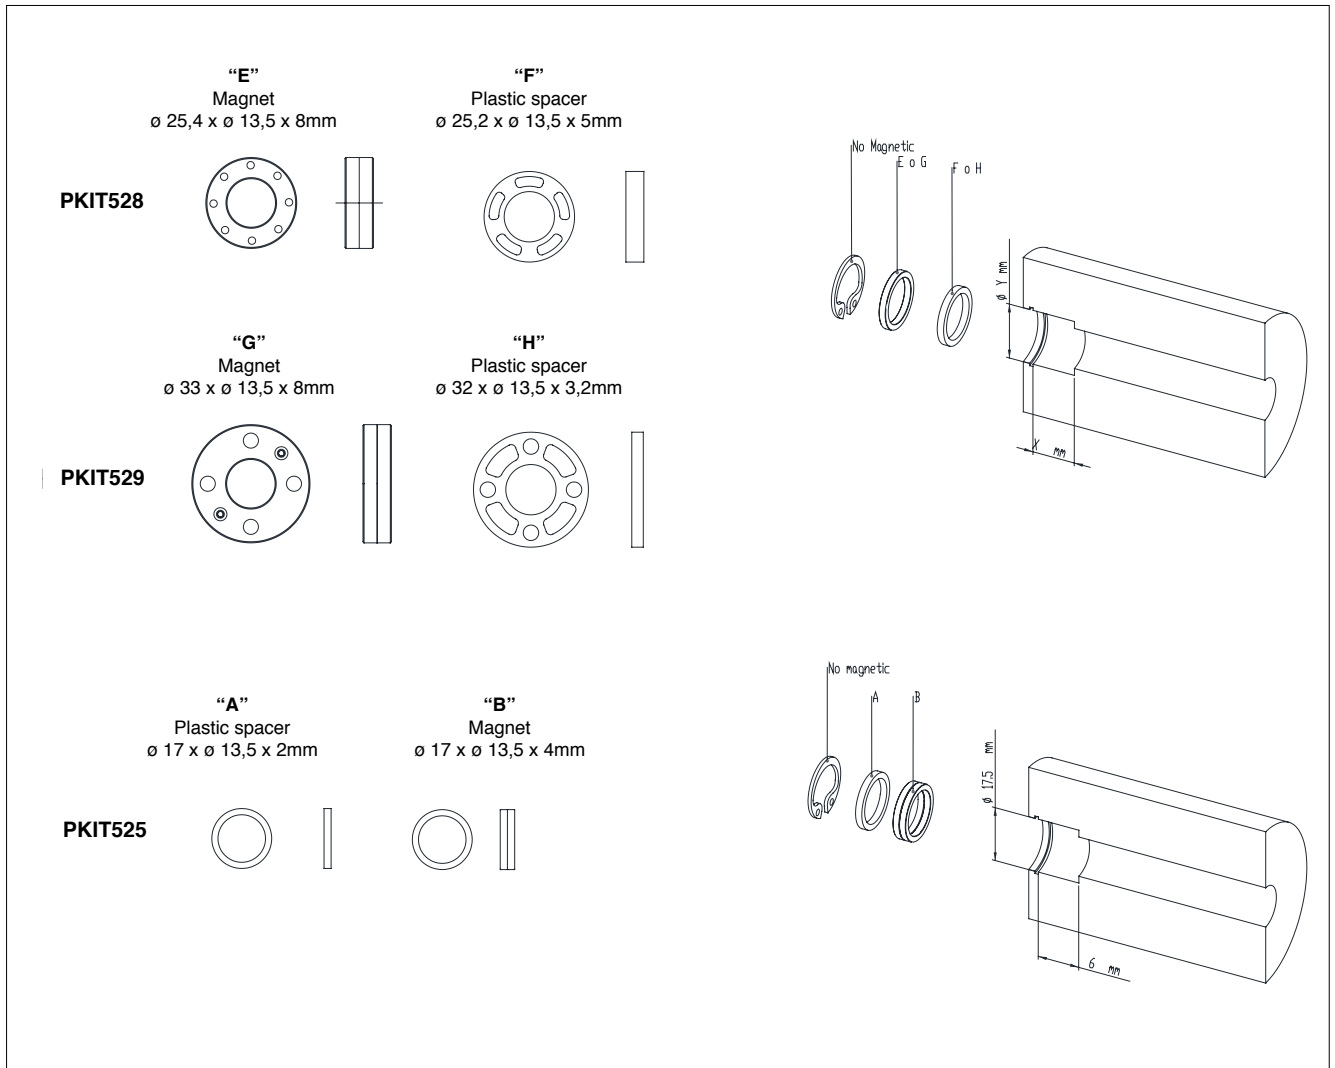

CURSOR KIT (to be ordered separately)

CURSOR KIT FOR 13mm HOUSINGS (to be ordered separately)

CURSOR KIT (to be ordered separately)

CODE	Ø HOUSING	HOUSING DEPTH	PISTON MATERIAL	MAGNET	PLASTIC SPACER	AMAGNETIC SPACER	MAGNETIC SPACER
PKIT528	Ø 25,4 mm	13 mm	magnetic/ amagnetic				
PKIT529	Ø 33 mm	13 mm	magnetic/ amagnetic				
PKIT525	Ø 17 mm	6 mm	magnetic/ amagnetic				
PKIT526	Ø 17 mm	13 mm	amagnetic				
PKIT527	Ø 17 mm	13 mm	magnetic				

ACCESSORIES

PKIT 615

Accessory extractor for intermediate connector

OPTIONAL CONNECTORS

OPTIONAL CABLES (to be ordered separately)

The cable braiding is connected to the connector

PREWIRED CABLE WITH STRAIGHT CONNECTOR

Length "L"		CODE	
		Straight cable	90° cable
2	mt	CAV011	CAV021
5	mt	CAV012	CAV022
10	mt	CAV013	CAV023
15	mt	CAV015	CAV024