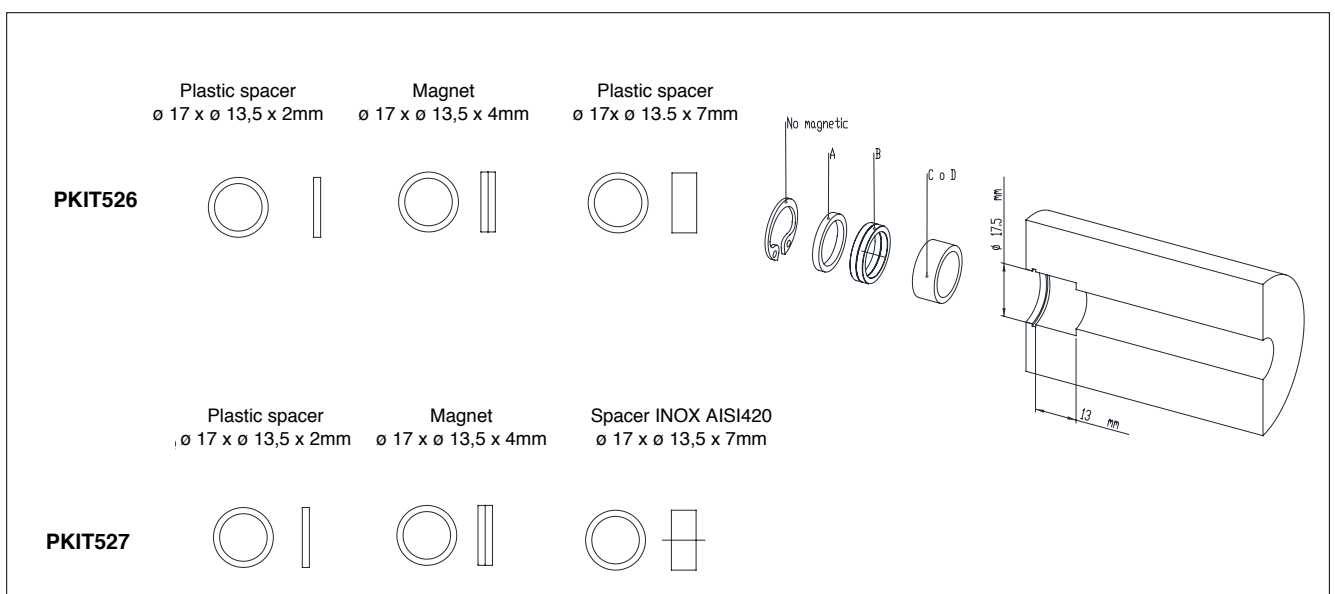

CURSOR KIT (to be ordered separately)

CURSOR KIT FOR 13mm HOUSINGS (to be ordered separately)

CURSOR KIT (to be ordered separately)

CODE	Ø HOUSING	HOUSING DEPTH	PISTON MATERIAL	MAGNET	PLASTIC SPACER	AMAGNETIC SPACER	MAGNETIC SPACER
PKIT528	Ø 25,4 mm	13 mm	magnetic/ amagnetic				
PKIT529	Ø 33 mm	13 mm	magnetic/ amagnetic				
PKIT525	Ø 17 mm	6 mm	magnetic/ amagnetic				
PKIT526	Ø 17 mm	13 mm	amagnetic				
PKIT527	Ø 17 mm	13 mm	magnetic				

ACCESSORIES

PKIT 615

Accessory extractor for intermediate connector

OPTIONAL CONNECTORS

OPTIONAL CABLES (to be ordered separately)

The cable braiding is connected to the connector

PREWIRED CABLE WITH STRAIGHT CONNECTOR

Length "L"		CODE	
		Straight cable	90° cable
2	mt	CAV011	CAV021
5	mt	CAV012	CAV022
10	mt	CAV013	CAV023
15	mt	CAV015	CAV024